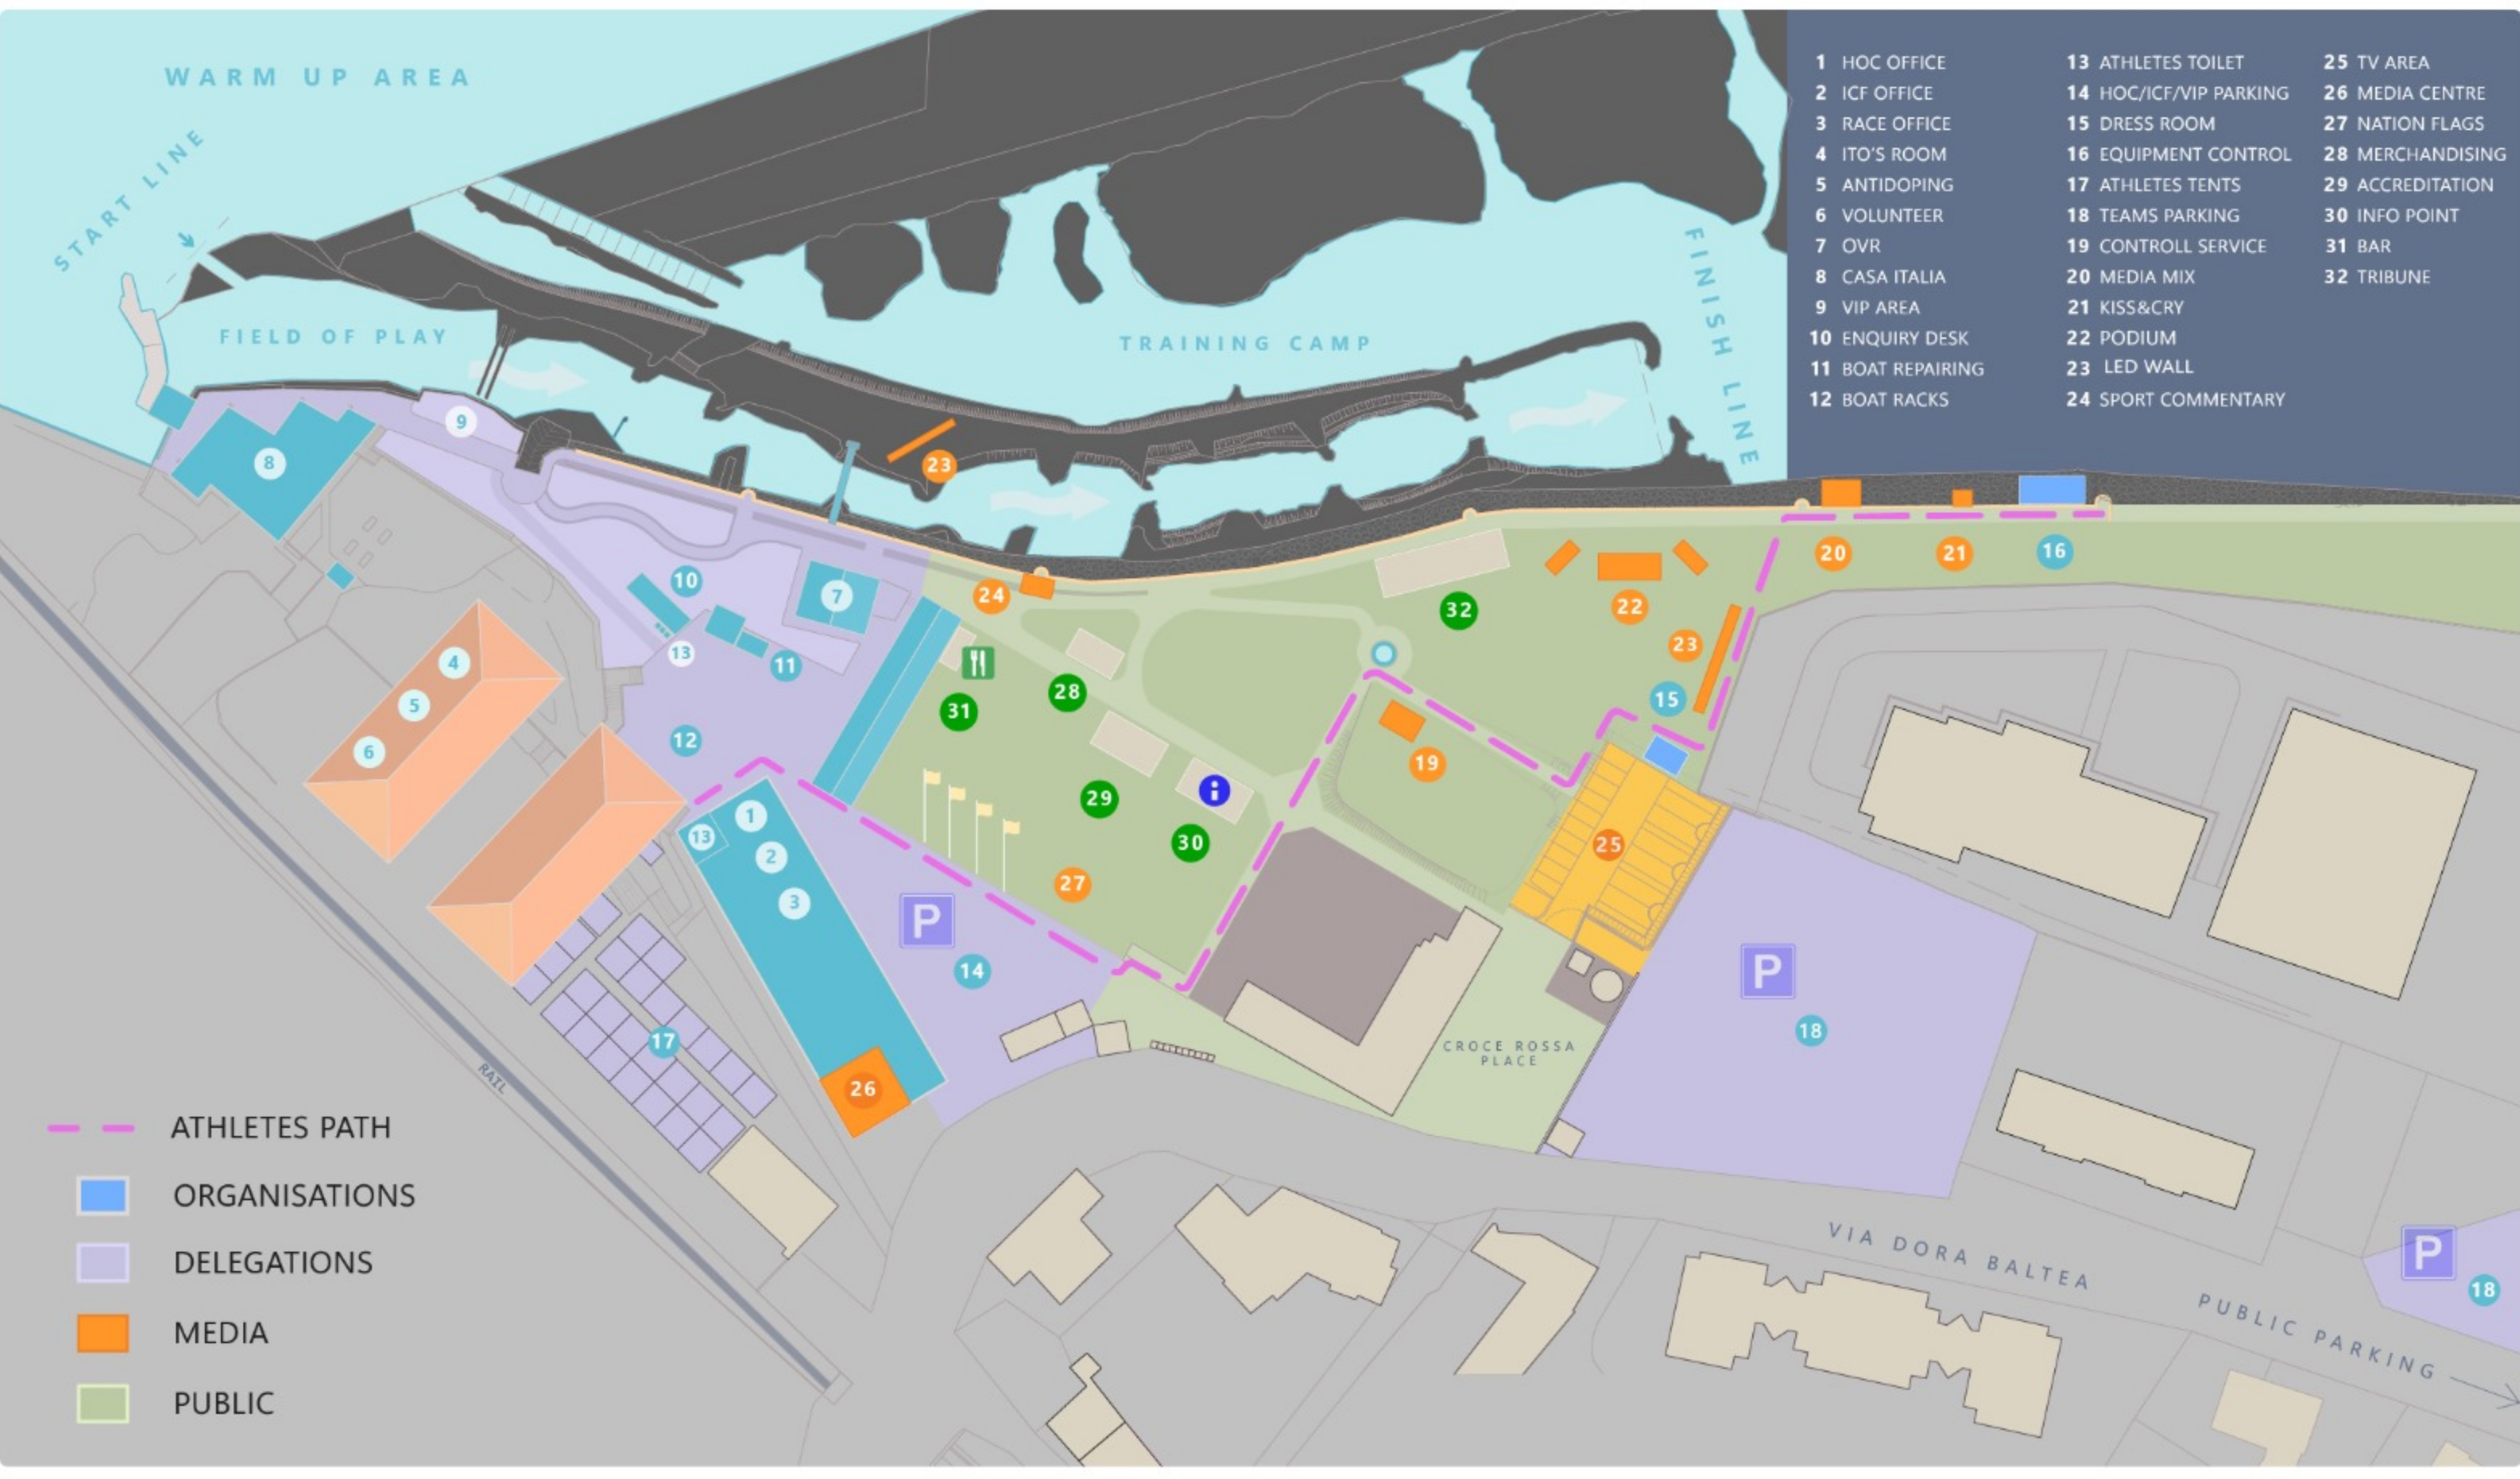

WARM UP AREA

START LINE

FIELD OF PLAY

TRAINING CAMP

FINISH LINE

- 1 HOC OFFICE
- 2 ICF OFFICE
- 3 RACE OFFICE
- 4 ITO'S ROOM
- 5 ANTIDOPING
- 6 VOLUNTEER
- 7 OVR
- 8 CASA ITALIA
- 9 VIP AREA
- 10 ENQUIRY DESK
- 11 BOAT REPAIRING
- 12 BOAT RACKS
- 13 ATHLETES TOILET
- 14 HOC/ICF/VIP PARKING
- 15 DRESS ROOM
- 16 EQUIPMENT CONTROL
- 17 ATHLETES TENTS
- 18 TEAMS PARKING
- 19 CONTROLL SERVICE
- 20 MEDIA MIX
- 21 KISS&CRY
- 22 PODIUM
- 23 LED WALL
- 24 SPORT COMMENTARY
- 25 TV AREA
- 26 MEDIA CENTRE
- 27 NATION FLAGS
- 28 MERCHANDISING
- 29 ACCREDITATION
- 30 INFO POINT
- 31 BAR
- 32 TRIBUNE

- ATHLETES PATH
- ORGANISATIONS
- DELEGATIONS
- MEDIA
- PUBLIC

CROCE ROSSA PLACE

VIA DORA BALTEA

PUBLIC PARKING

RAZZ

P

P

P